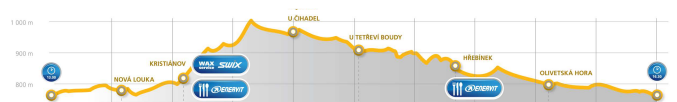

Official Results - Women

Jury Information:		Race and Course information:	
FIS Technical Delegate:	Georgy Kadykov (RUS)	Place:	Bedřichov, Czech Republic
National Technical Delegate:	Petra Skalická (CZE)	Date:	11/01/2015
Chief of Competition:	Pavla Humpolcova (CZE)	FIS codex:	2266
		Course:	45 km CT
		HD:	258 m
		MC:	187 m
		TC:	937 m